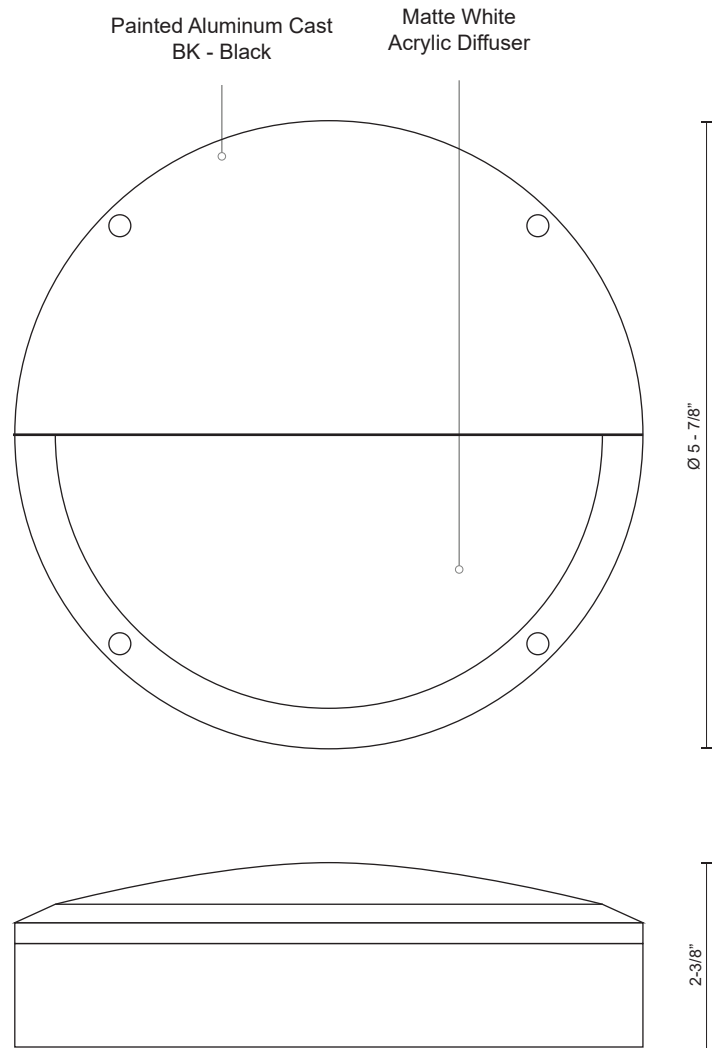

*Subject to testing confirmation

KUZCO
LIGHTING

20160119

19054 28th Avenue
Surrey, BC, Canada
V3Z 6M3

T: 604 538 7162
F: 604 538 7196
W: Kuzcolighting.com